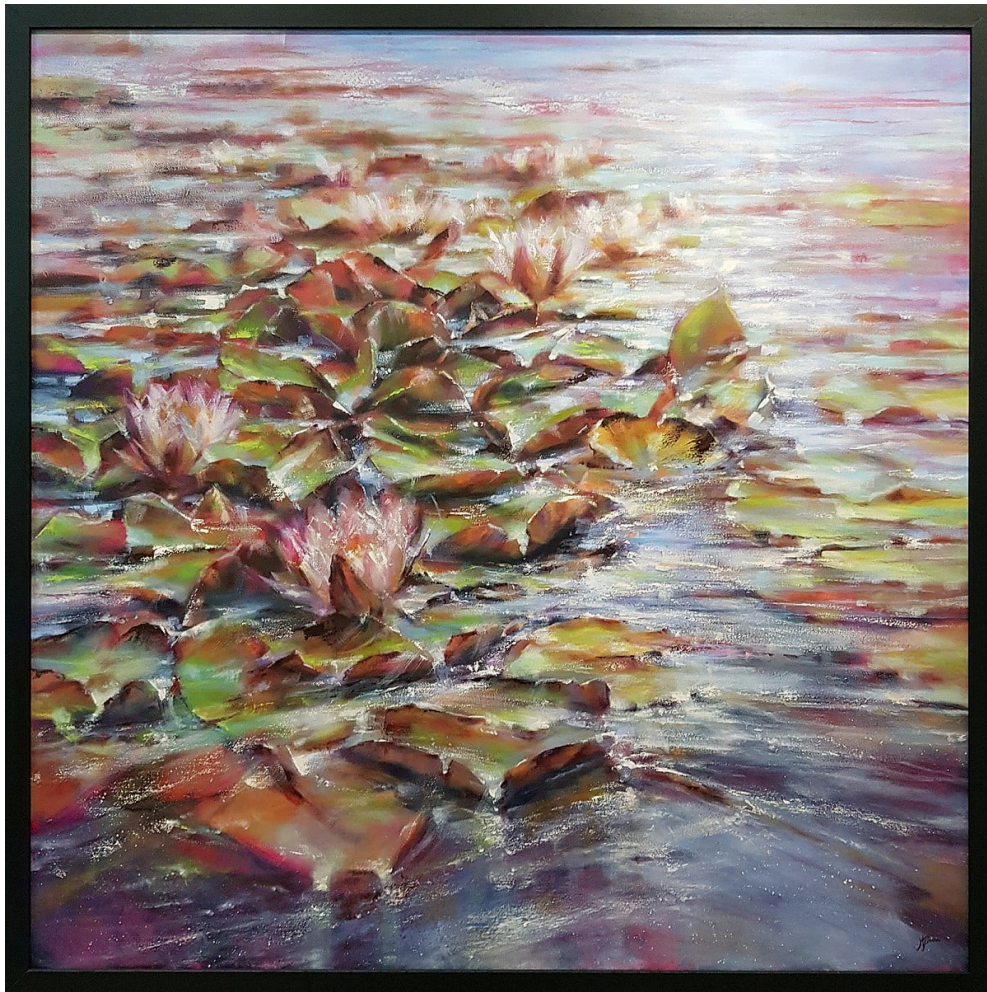

With heartfelt thanks,  
Zoe & Max

---

This edition: Two new original paintings from [Kara Strachan](#), featuring her evocative, dry-brush technique. Four original oil paintings by Kerry Ann Lyons featuring birds from around the world plus two artworks by the talented airbrush artist [Terry Pastor](#), one of which is a rare collaboration with the rock photographer [Scarlet Page](#), and both feature the iconic David Bowie.

## Kara Strachan

*Expressive Realism / Staffordshire, England*

Above: "A Quiet Dance of Light" (2025), original painting by Kara Strachan

**KARA STRACHAN**

*A Quiet Dance of Light (2025)*

A view over a serene lake in bright sunlight, with water lilies in bloom. The painting features bright, bokeh effect, reflections on the water surface and the artist has used an evocative dry brush technique, which adds a sublime 'depth of field' blur to the composition.