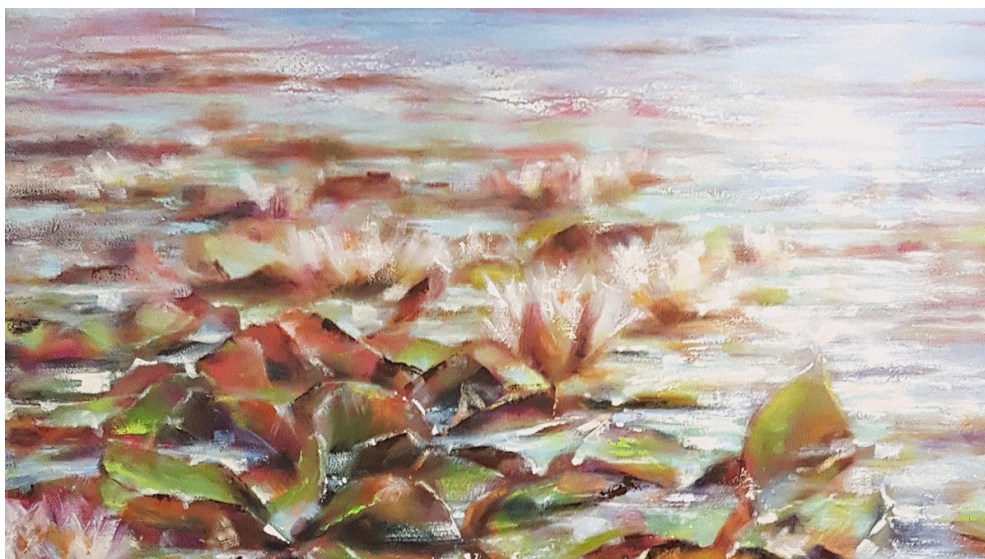

Above: Kara Strachan - "A Quiet Dance of Light" (2025), detail and interior shots

[VIEW ONLINE](#)

KARA STRACHAN

Hearts of Gold (2025)

A beautiful grouping of sunflowers, featuring an evocative dry brush technique which adds a sublime 'depth of field' blur to this striking composition.

acrylic on canvas w/ dry brush & palette knife

canvas size: 36 x 24 in / 91.4 x 61 cm

signed & framed

£ 1,695