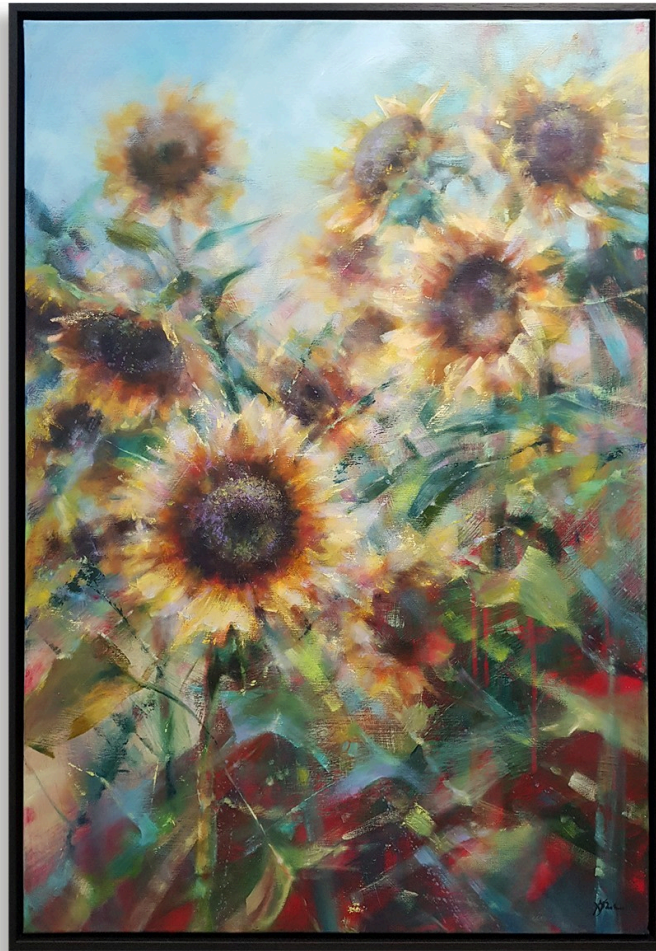

## Kara Strachan

*Expressive Realism / Staffordshire, England*

Above: "A Quiet Dance of Light" (2025), original painting by Kara Strachan

**KARA STRACHAN**

*A Quiet Dance of Light (2025)*

A view over a serene lake in bright sunlight, with water lilies in bloom. The painting features bright, bokeh effect, reflections on the water surface and the artist has used an evocative dry brush technique, which adds a sublime 'depth of field' blur to the composition.

[VIEW ONLINE](#)

**KARA STRACHAN**

*Hearts of Gold (2025)*

A beautiful grouping of sunflowers, featuring an evocative dry brush technique which adds a sublime 'depth of field' blur to this striking composition.

acrylic on canvas w/ dry brush & palette knife

canvas size: 36 x 24 in / 91.4 x 61 cm

signed & framed

£ 1,695

Above: "Hearts of Gold" (2025), detail and interior shots

Above: "Hearts of Gold" (2025), original painting by Kara Strachan - Detail and in-situ shots