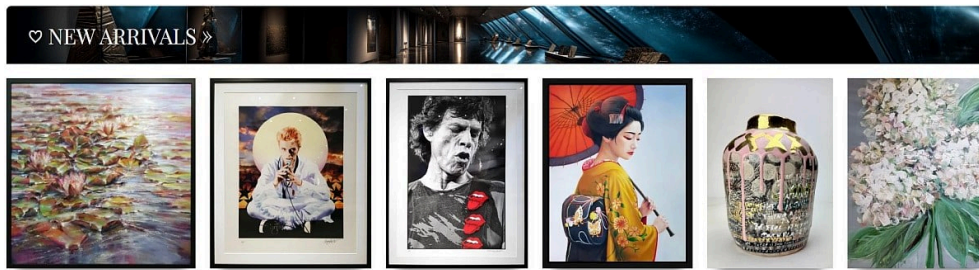

## Available for viewing in December

"**Secrets of the Universe**" (2022), a mixed media painting by the Hollywood actress and artist Sharon Stone, will be in the gallery for viewing for the whole of December.

This highly collectable piece — an early career, original painting by the artist, is part of our secondary market, Art Resale portfolio and is offered for sale by Oil Art Advisory.

Above: "Secrets of The Universe", (2022) by Sharon Stone  
Framed, mixed media on canvas. Canvas size: 61 cm x 61 cm / 24" x 24"

## New arrivals...

Visit our **New Arrivals** page to see the artworks as they arrive in the gallery. The page consists purely of images, with the latest artwork displayed in the top left. If you like what you see, then clicking an image brings up more information. From there, clicking on the artist's name takes you to their works page, which displays all of their available artworks.