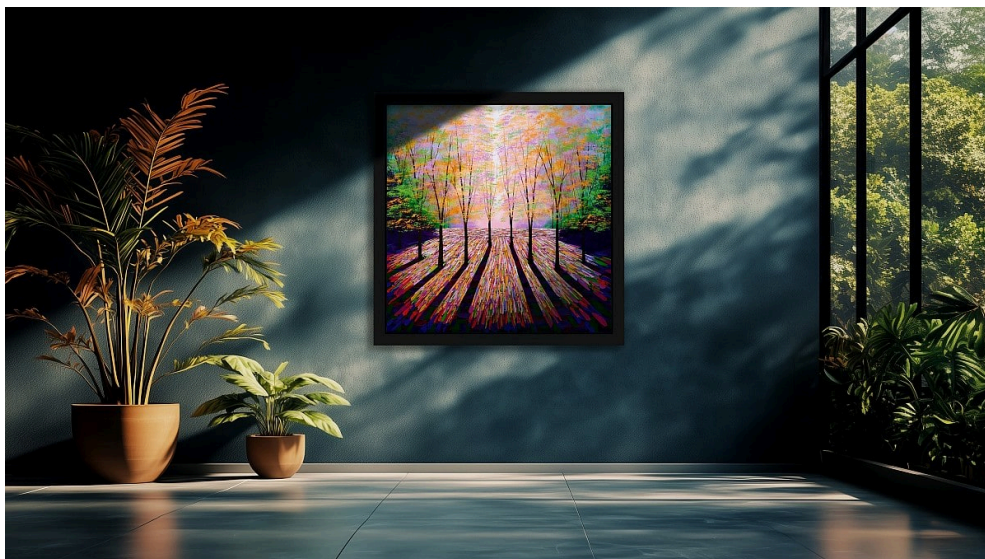

In this edition, we have seven new forest landscapes by the Peak District artist, [Amanda Horvath](#), many featuring gorgeously thick impasto textures, plus two original paintings by the established, Italian born and Swiss-based artist, [Marco Grassi](#), have just arrived in our *Secondary Market*.

We have seven new paintings now available from Amanda Horvath, featuring lovely, rich colours and impressionistic mark making. All of them feature fully painted edges on the box canvas, and as such, they're ready to hang - but optional framing is available too, if desired.

AMANDA HORVATH

Sapphire and Serenity Glade (2025)

acrylic on canvas with painted edges all around

76 x 76 cm / 30 x 30 in

signed

£ 1,150

[VIEW ONLINE](#)

Above: "Summer Golden Fields" (2025) by Amanda Horvath

AMANDA HORVATH

Summer Golden Fields (2025)

Acrylic on canvas with painted edges all around

70 x 70 cm / 27 ½ x 27 ½ in

Signed

£ 1,075

[VIEW ONLINE](#)

Above: "By The Golden Wood" (2024) by Amanda Horvath