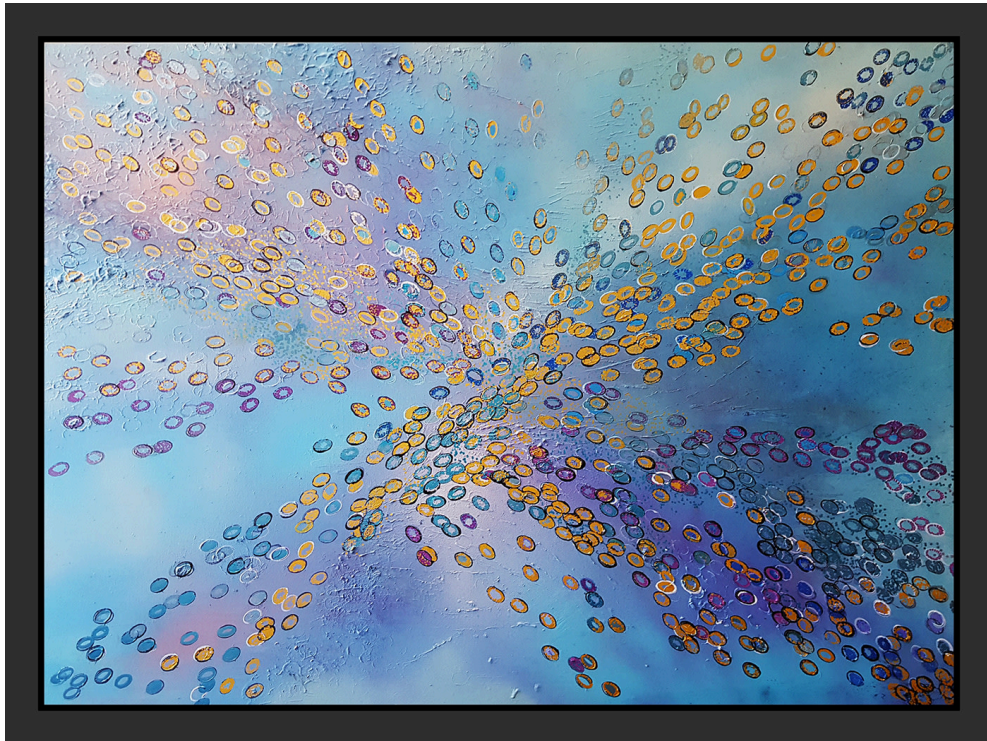

£ 5,950

[VIEW ONLINE](#)

STEVE WILLIAMS

Sadhu III

Medium: Portland stone

Dimensions: 55 h x 25 w x 25 d cm

Weight: 26.0 kg

£ 5,950

[VIEW ONLINE](#)

[VIEW ALL WORKS](#)

Rachael Addis

Interstellar (2025): The latest original painting by the Cheadle-based Royal Academy artist.

Above: Rachael Addis - *Interstellar* (2025), 3 Detailed Photographs

RACHAEL ADDIS

Interstellar (2025)

original painting

acrylic on canvas

framed

91.5 h x 122 w cm

Signed

£ 3,000

[VIEW ONLINE](#)

[VIEW ALL WORKS](#)

Now in the gallery

Just arrived: A new painting by artist *Katie Patel*, depicting water and reflection, and - completely new to Oil Art Advisory, we have an illustrative painting of an African flycatcher, by wildlife and pop artist *Kerry Ann Lyons* - These pieces are not currently available on our website, but they are available to view and purchase from our Knutsford gallery.