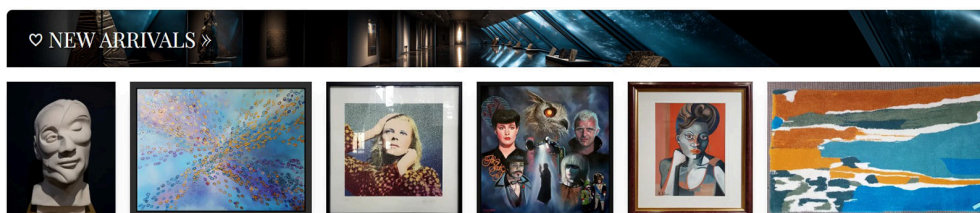

80 x 80 cm

framed

signed original

£ 1,300

Above: Animation of Kerry Ann Lyons' *African Paradise Flycatcher* (2025) Fair Warning: The flycatcher in the original painting won't actually catch flies :)

Looking ahead

In the coming month, we're expecting new originals from artists [Simon Quinn](#) and [Katie Patel](#), plus steel furniture from the renowned British designer, [Tom Faulkner](#).

New Arrivals...

To check if you've missed anything, visit our [New Arrivals](#) page to see the artworks as they arrive in the gallery. The page consists purely of images, with the latest artwork displayed in the top left. If you like what you see, then clicking on an image brings up more information. From there, clicking on the artist's name takes you to their works page, which displays all of their available artworks at Oil Art Advisory.