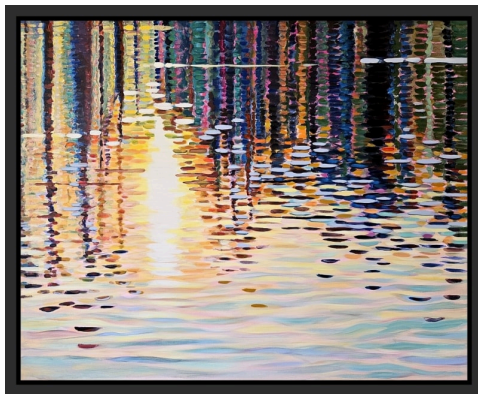

[VIEW ONLINE](#)

[VIEW ALL WORKS](#)

Rachael Addis

Interstellar (2025): The latest original painting by the Cheadle-based Royal Academy artist.

Above: Rachael Addis - *Interstellar* (2025), 3 Detailed Photographs

RACHAEL ADDIS

Interstellar (2025)

original painting

acrylic on canvas

framed

91.5 h x 122 w cm

Signed

£ 3,000

[VIEW ONLINE](#)

[VIEW ALL WORKS](#)

Now in the gallery

Just arrived: A new painting by artist *Katie Patel*, depicting water and reflection, and - completely new to Oil Art Advisory, we have an illustrative painting of an African flycatcher, by wildlife and pop artist *Kerry Ann Lyons* - These pieces are not currently available on our website, but they are available to view and purchase from our Knutsford gallery.