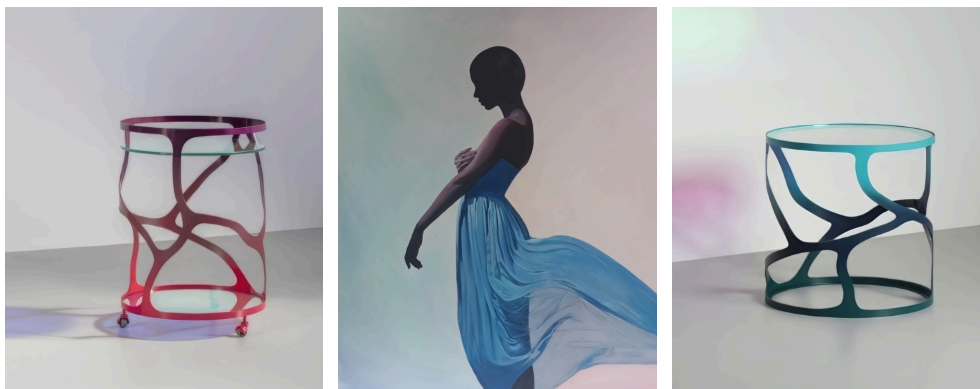

[VIEW ONLINE](#)

[VIEW ALL WORKS](#)

Now in the gallery

Just arrived: A new painting by artist *Katie Patel*, depicting water and reflection, and - completely new to Oil Art Advisory, we have an illustrative painting of an African flycatcher, by wildlife and pop artist *Kerry Ann Lyons* - These pieces are not currently available on our website, but they are available to view and purchase from our Knutsford gallery.

80 x 80 cm

framed

signed original

£ 1,300

Above: Animation of Kerry Ann Lyons' *African Paradise Flycatcher* (2025) Fair Warning: The flycatcher in the original painting won't actually catch flies :)

Looking ahead

In the coming month, we're expecting new originals from artists [Simon Quinn](#) and [Katie Patel](#), plus steel furniture from the renowned British designer, [Tom Faulkner](#).

New Arrivals...

To check if you've missed anything, visit our [New Arrivals](#) page to see the artworks as they arrive in the gallery. The page consists purely of images, with the latest artwork displayed in the top left. If you like what you see, then clicking on an image brings up more information. From there, clicking on the artist's name takes you to their works page, which displays all of their available artworks at Oil Art Advisory.