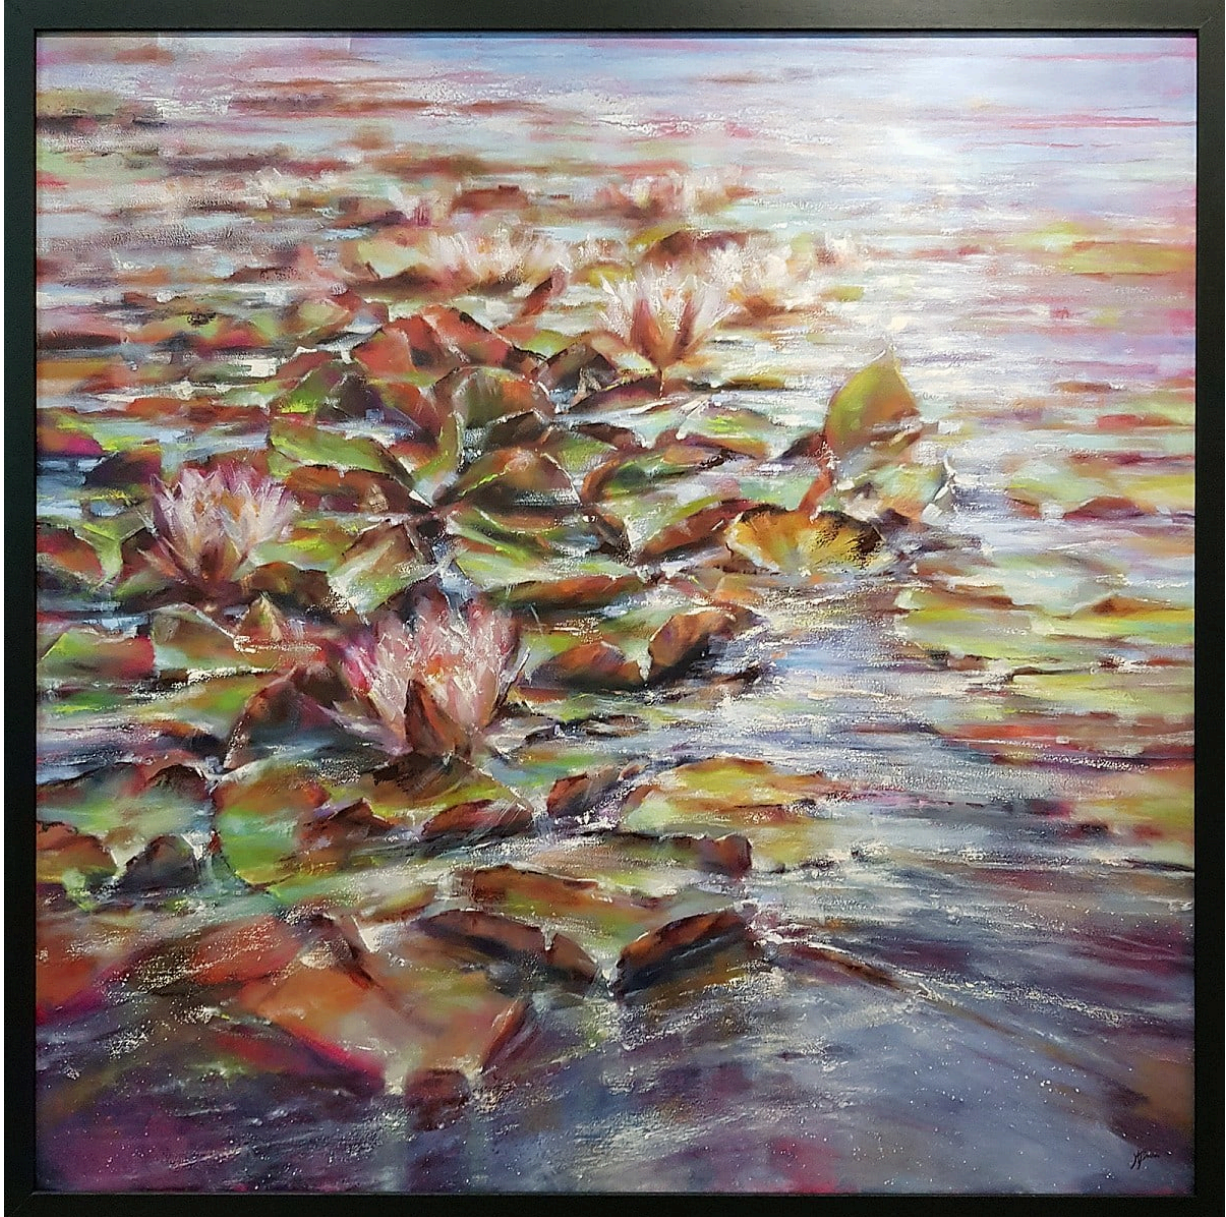

With heartfelt thanks,
Zoe & Max

This edition: Two new original paintings from [Kara Strachan](#), featuring her evocative, dry-brush technique. Four original oil paintings by Kerry Ann Lyons featuring birds from around the world plus two artworks by the talented airbrush

artist **Terry Pastor**, one of which is a rare collaboration with the rock photographer **Scarlet Page**, and both feature the iconic David Bowie.

Kara Strachan

Expressive Realism / Staffordshire, England

Above: "A Quiet Dance of Light" (2025), original painting by Kara Strachan

KARA STRACHAN

A Quiet Dance of Light (2025)

A view over a serene lake in bright sunlight, with water lilies in bloom. The painting features bright, bokeh effect, reflections on the water surface and the artist has used an evocative dry brush technique, which adds a sublime 'depth of field' blur to the composition.