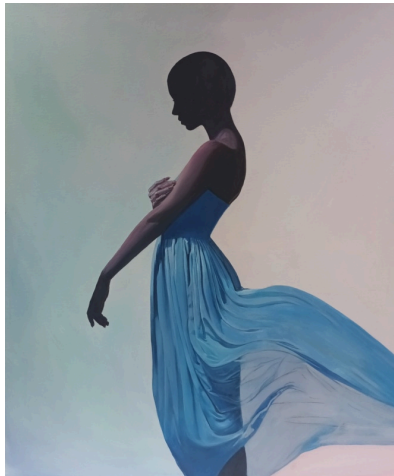

New Arrivals...

To check if you've missed anything, visit our [New Arrivals](#) page to see the artworks as they arrive in the gallery. The page consists purely of images, with the latest artwork displayed in the top left. If you like what you see, then clicking on an image brings up more information. From there, clicking on the artist's name takes you to their works page, which displays all of their available artworks at Oil Art Advisory.