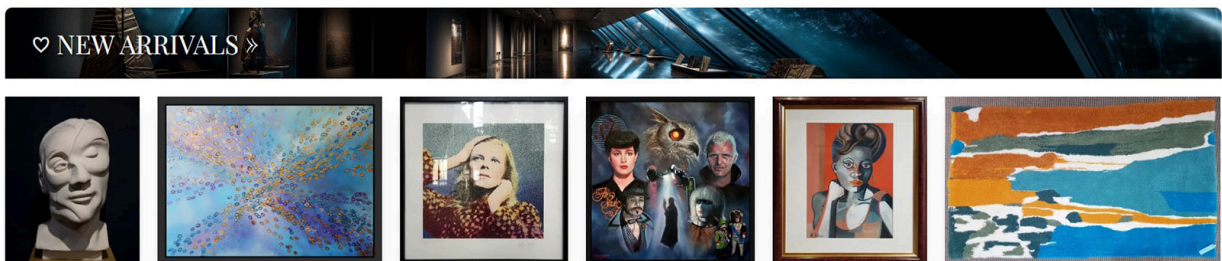

original painting
acrylic on canvas
framed
91.5 h x 122 w cm
Signed

£ 3,000

[VIEW ONLINE](#)

[VIEW ALL WORKS](#)

Now in the gallery

Just arrived: A new painting by artist *Katie Patel*, depicting water and reflection, and - completely new to Oil Art Advisory, we have an illustrative painting of an African flycatcher, by wildlife and pop artist *Kerry Ann Lyons* - These pieces are not currently available on our website, but they are available to view and purchase from our Knutsford gallery.

80 x 80 cm

framed

signed original

£ 1,300

Above: Animation of Kerry Ann Lyons' *African Paradise Flycatcher* (2025) Fair Warning: The flycatcher in the original painting won't actually catch flies :)

Looking ahead

In the coming month, we're expecting new originals from artists [Simon Quinn](#) and Katie Patel, plus steel furniture from the renowned British designer, [Tom Faulkner](#).

New Arrivals...

To check if you've missed anything, visit our [New Arrivals](#) page to see the artworks as they arrive in the gallery. The page consists purely of images, with the latest artwork displayed in the top left. If you like what you see, then clicking on an image brings up more information. From there, clicking on the artist's name takes you to their works page, which displays all of their available artworks at Oil Art Advisory.