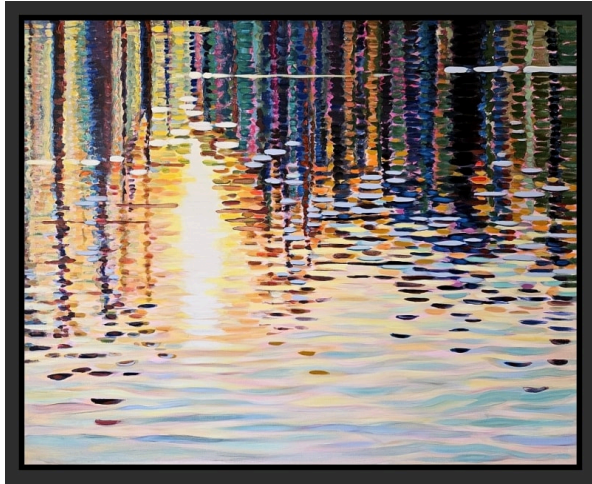

Rachael Addis

Interstellar (2025): The latest original painting by the Cheadle-based Royal Academy artist.

Above: Rachael Addis - *Interstellar* (2025), 3 Detailed Photographs

RACHAEL ADDIS

Interstellar (2025)

original painting
acrylic on canvas
framed
91.5 h x 122 w cm
Signed

£ 3,000

[VIEW ONLINE](#)

[VIEW ALL WORKS](#)

Now in the gallery

Just arrived: A new painting by artist *Katie Patel*, depicting water and reflection, and - completely new to Oil Art Advisory, we have an illustrative painting of an African flycatcher, by wildlife and pop artist *Kerry Ann Lyons* - These pieces are not currently available on our website, but they are available to view and purchase from our Knutsford gallery.