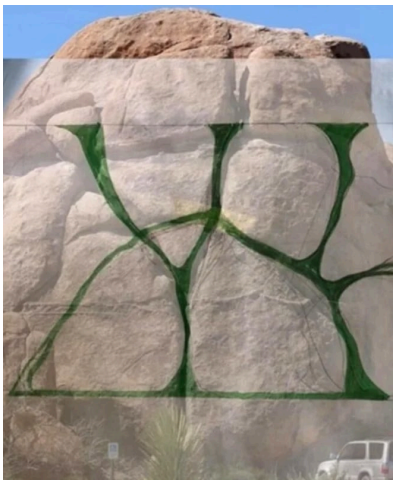

New Arrivals...

To check if you've missed anything, visit our [New Arrivals](#) page to see the artworks as they arrive in the gallery. The page consists purely of images, with the latest artwork displayed in the top left. If you like what you see, then clicking on an image brings up more information. From there, clicking on the artist's name takes you to their works page, which displays all of their available artworks at Oil Art Advisory.