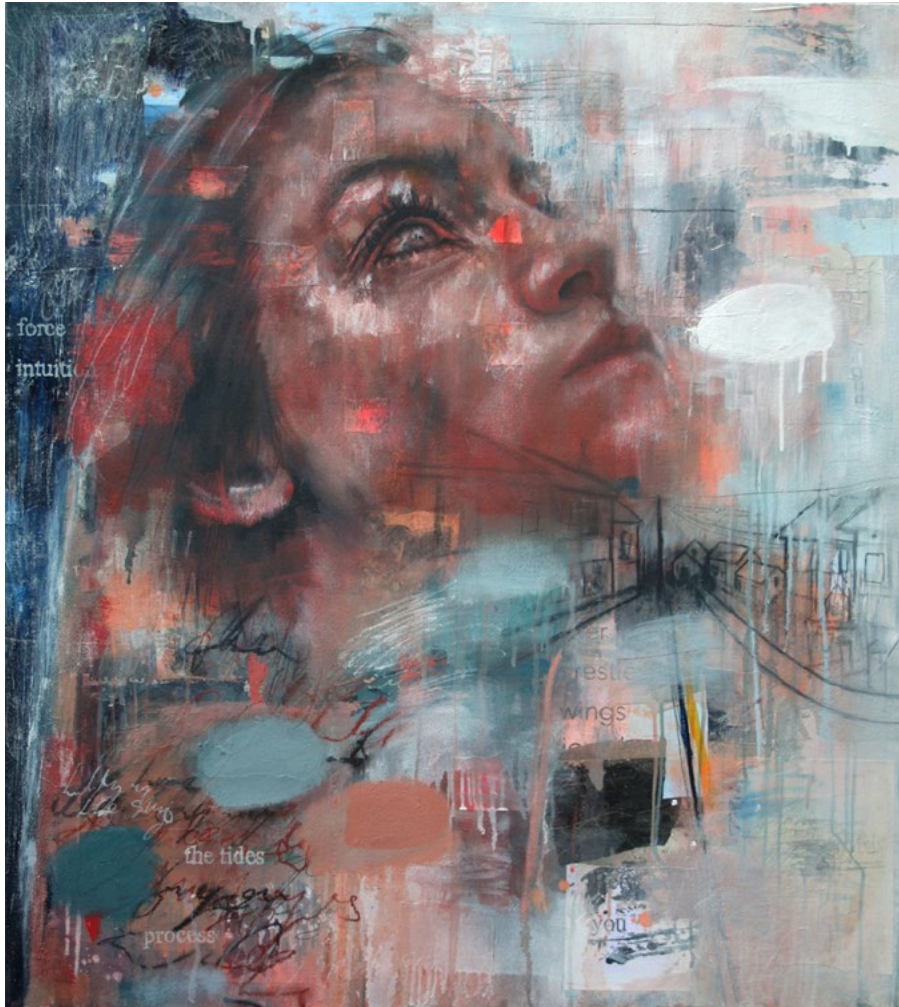

Of the Tides (2026)
mixed media on box canvas
100 x 85 cm / 39 ¼ x 33 ½ in
signed
£2,300

Clouds (2026)

mixed media on box canvas

100 x 95 cm / 39 ¼ x 35 ½ in

signed

£2,300