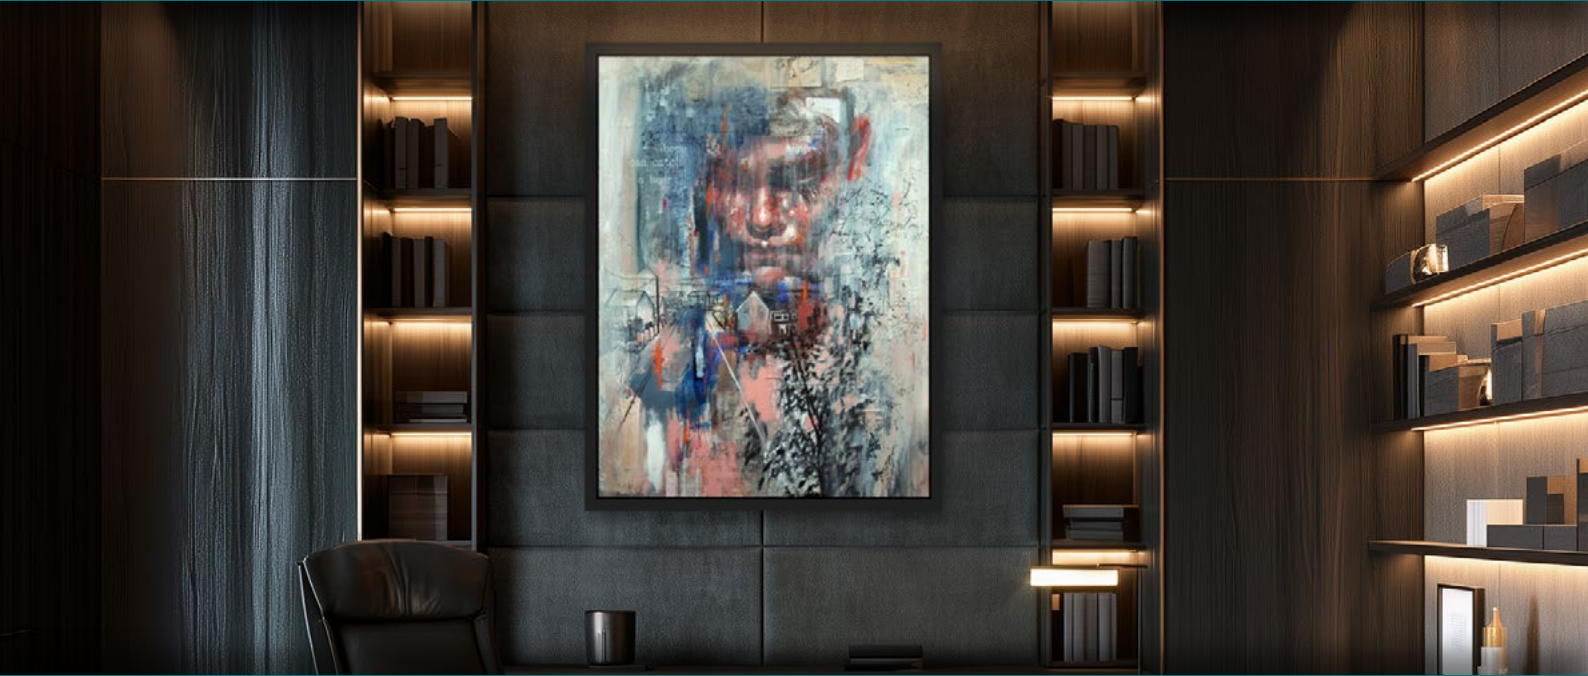

TONI COGDELL

VIEW THE ARTIST'S PORTFOLIO AT
oilartadvisory.com/artists/toni-cogdell/works

THE OIL ART ADVISORY GALLERY

8, King Street
Knutsford
Cheshire
WA16 6DL
United Kingdom

FIND US

What3Words: ///bumping.prune.dust
Google Maps: Oil Art Advisory

ART GALLERY HOURS

Sun: 11am - 4pm
Mon: Closed
Tue: Private Viewings (by appointment only)
Wed - Sat: 10am - 5pm

CONTACT US

Tel: +44 (0)1565 758744
Email: enquiries@oilartadvisory.com

VIEWING & SALES WEBSITE

oilartadvisory.com