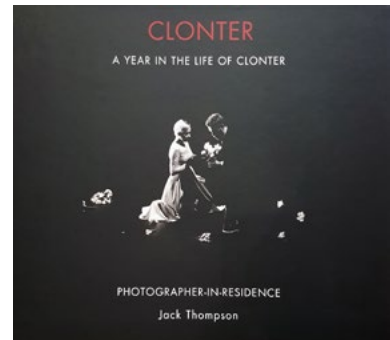

ART ADVISORY

JACK THOMPSON

PHOTOGRAPHY

*independently
sourced
original
artworks*

JACK THOMPSON
PHOTOGRAPHY

The Woman and the Light 2
Hahnemühle Photo Rag® 308gsm
Framed with double mount under glass
Large format: 32 x 13 in / 81 x 33 cm
(Edition of 25) £ 1,800

JACK THOMPSON

PHOTOGRAPHY / CHESHIRE, UK

A celebrated British photographer, painter and mixed-media artist who lives locally to the Oil Art Advisory gallery in Cheshire.

Thompson's work is known for its poetic, timeless and humanistic qualities, exploring the relationships between people, their environments, and their histories. While primarily a portraitist and documentarian, his photography spans social documentary, theatre, music, landscape and fine art.

From 2016 to 2019, Thompson was the Photographer-in-Residence at Clonter Opera Theatre, where he documented musicians, performers and behind-the-scenes life at the opera and created a major body of work stemming from this residency in the form of the book, “Clonter: A Year in the life of Clonter.”

A distinctive aspect of his photographic practice is the visual atmosphere he creates: rather than shooting in true black and white, Thompson often retains subtle earthy tones that lend depth and warmth to his images. This is paired with a grainy texture in his prints, giving them an evocative material presence and an almost painterly feel that elevates the emotional resonance of his subjects.