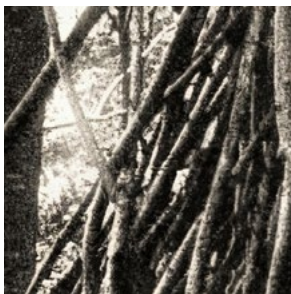

JACK THOMPSON
STEPPING INTO THE LIGHT

The Road Not Taken

Hahnemühle Photo Rag® 308gsm paper
Framed with double mount under glass

Large format: 30 x 40 in / 76 x 102 cm (Edition of 25) £1,800

Small format: 19 x 23 in / 48 x 58 cm (Edition of 50) £950