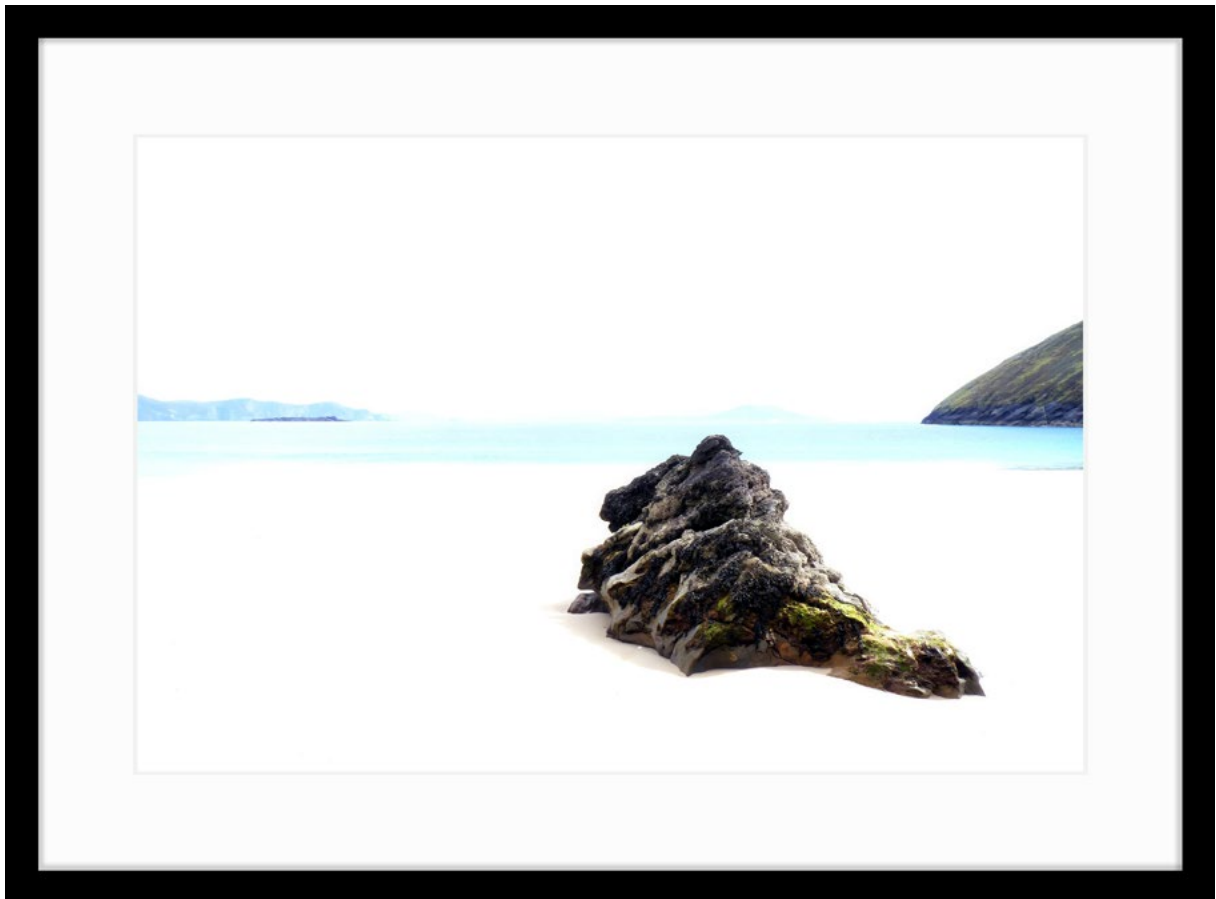

JACK THOMPSON
STEPPING INTO THE LIGHT

The Trees on Austhwaite Brow

Hahnemühle Photo Rag® 308gsm paper
Framed with double mount under glass

Large format: 40 x 29 in / 102 x 74 cm (Edition of 25) £1,800

Small format: 23 x 16 in / 58 x 41 cm (Edition of 50) £950