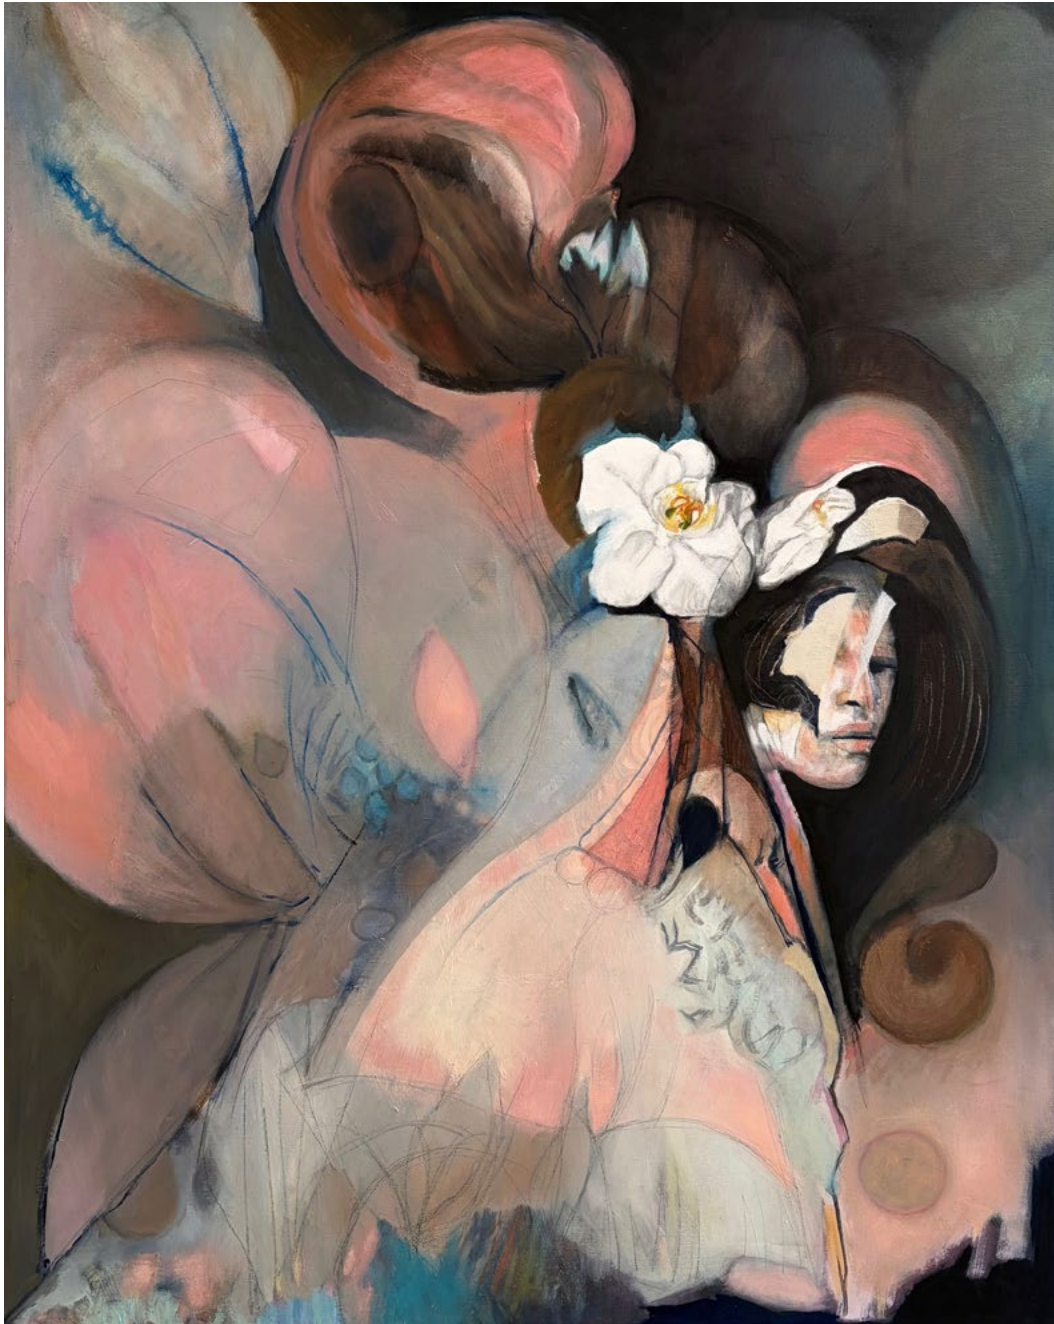

The Count (2021)
oil on box canvas
30 x 24 in / 76 x 61 cm
signed
£2,500

The Madness of Ophelia (2025)

oil on box canvas

36 x 28 in / 91 x 71 cm

signed

£2,500