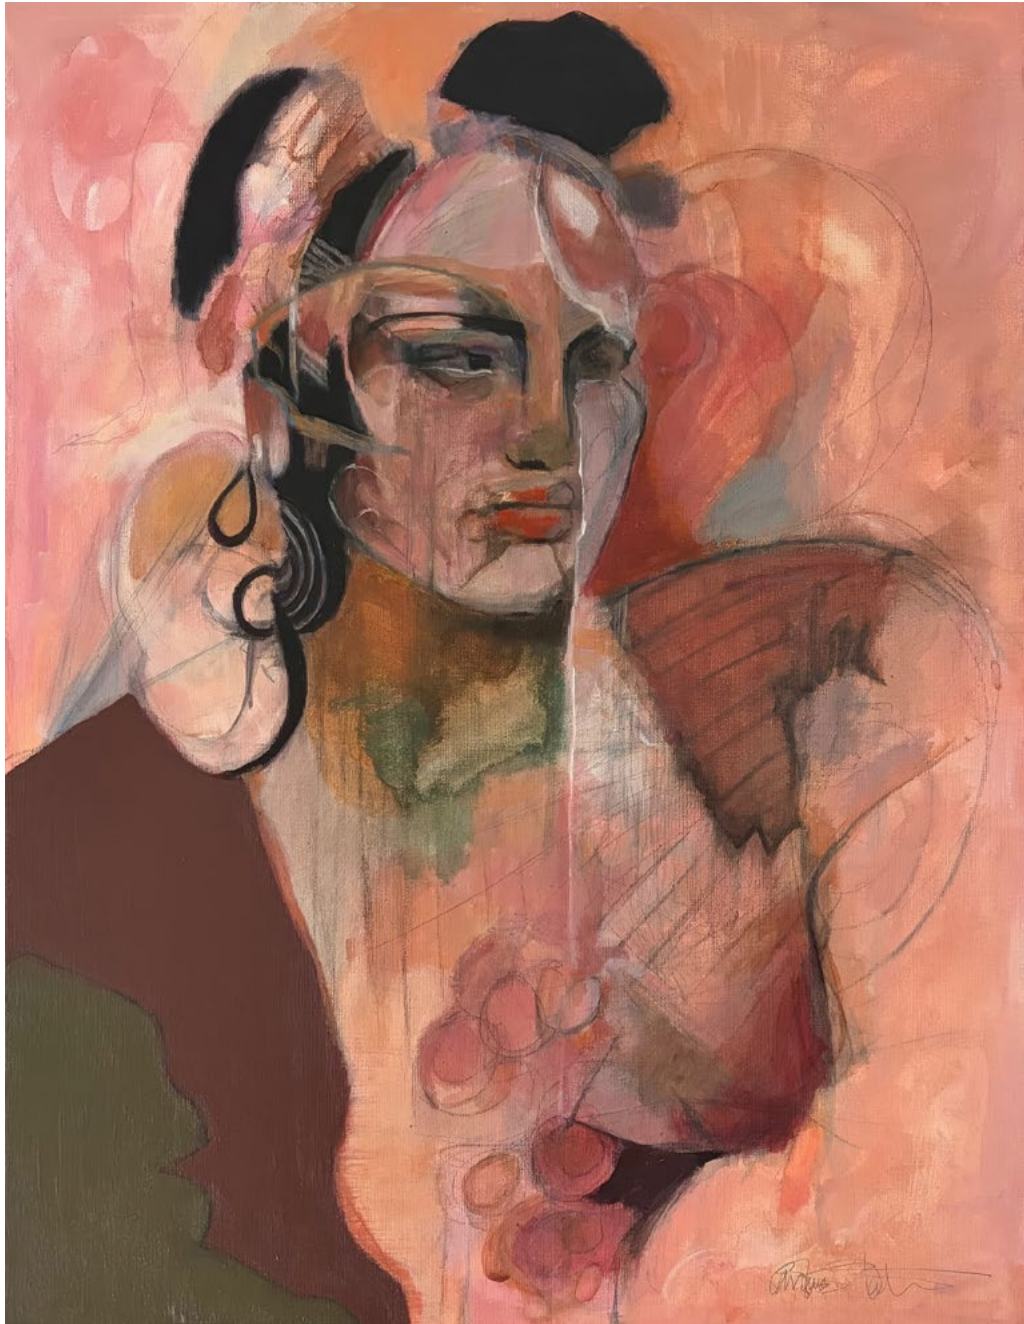

Ragna (2025)
oil on box canvas
24 x 18 in / 61 x 46 cm
signed
£2,000