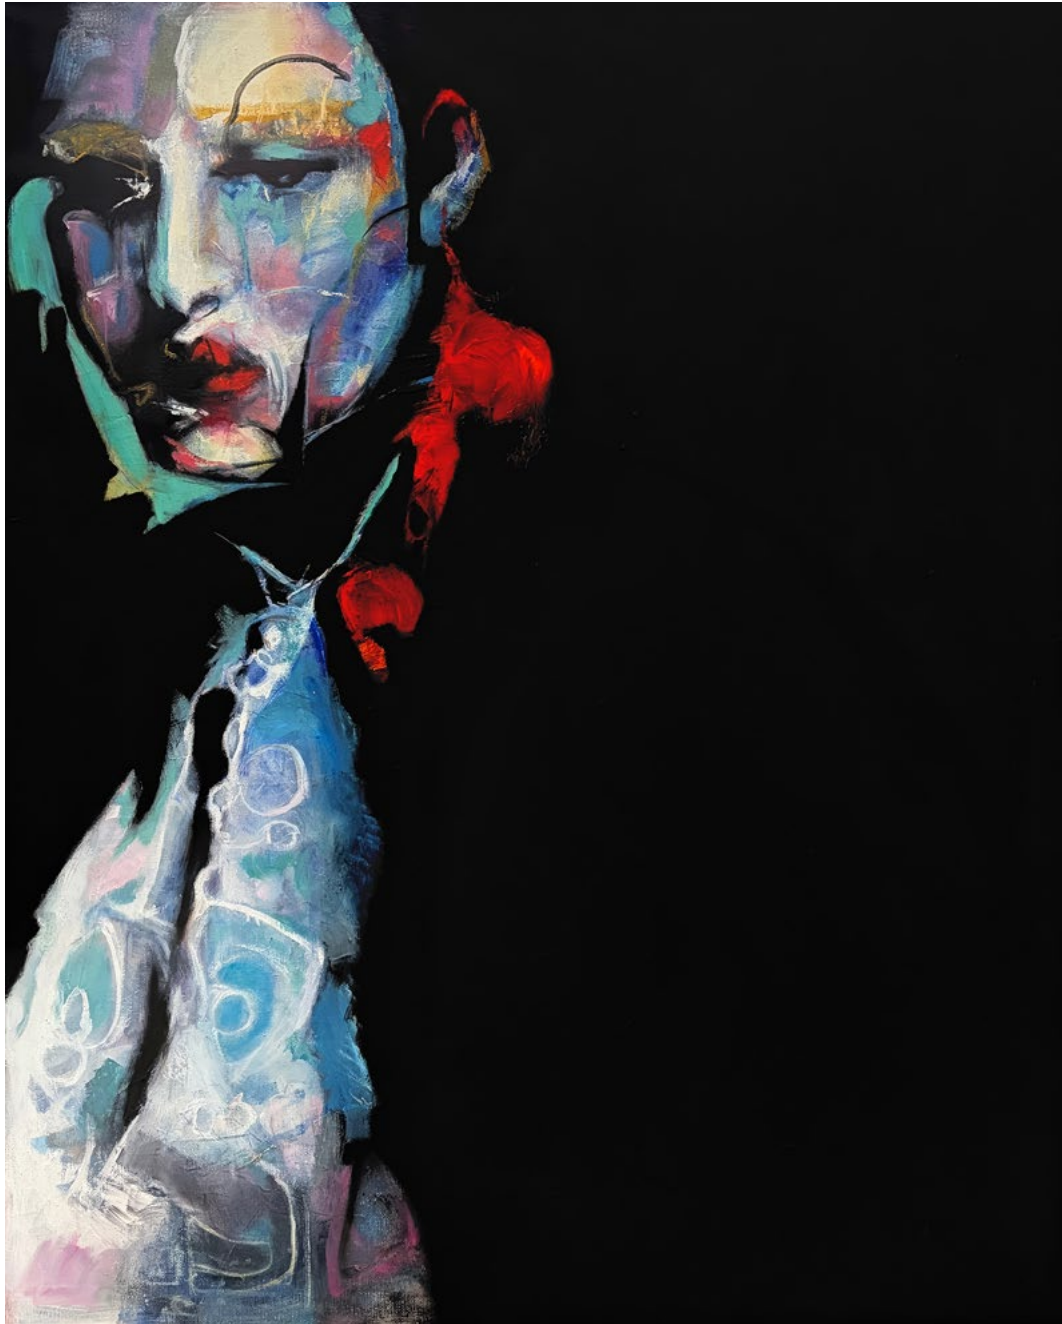

The Count (2021)
oil on box canvas
30 x 24 in / 76 x 61 cm
signed
£2,500