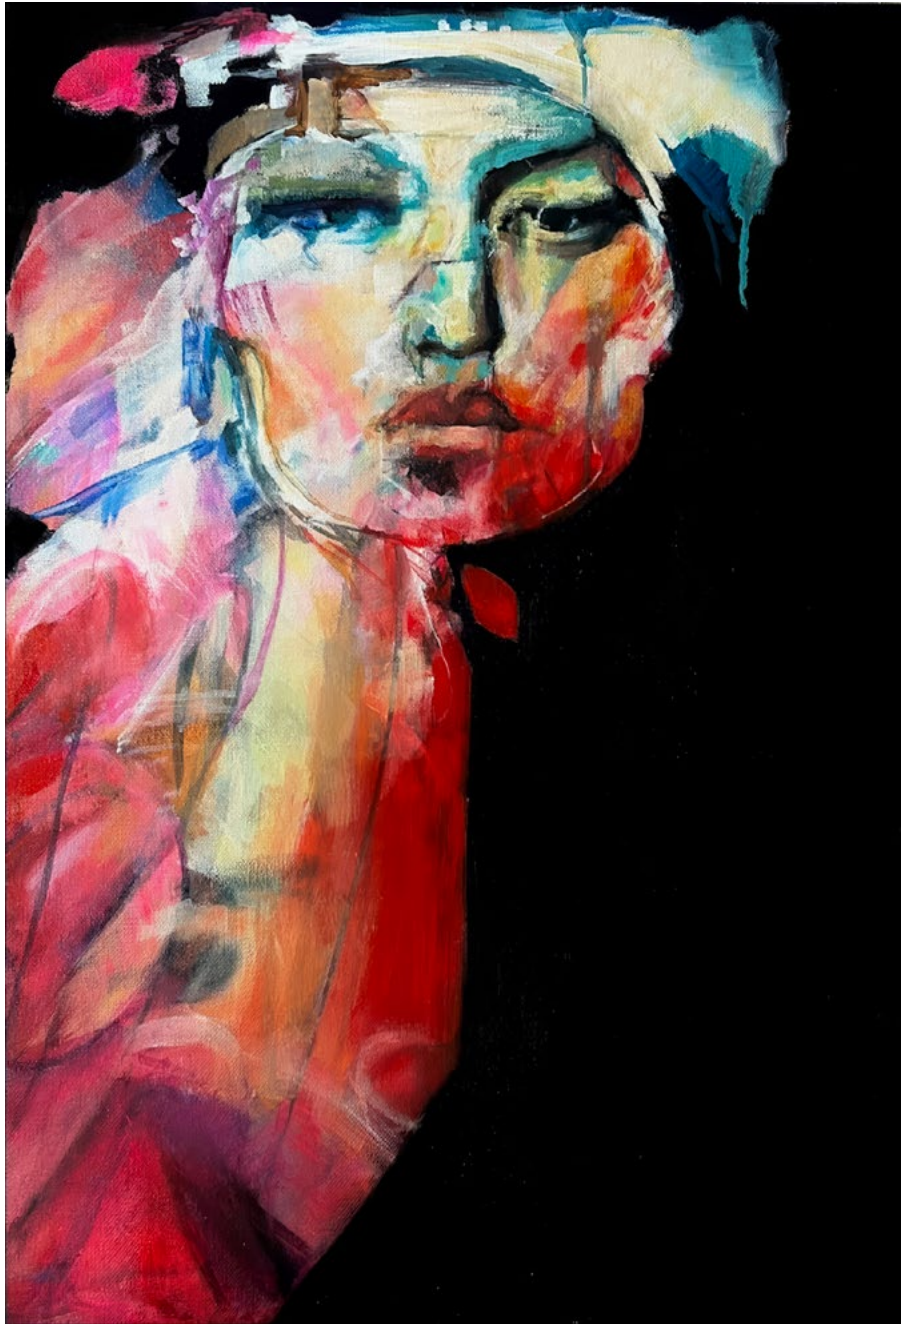

ART ADVISORY

CAROLINE SLATER

CONTEMPORARY FIGURATIVE

*independently
sourced
original
artworks*

CAROLINE SLATER
CONTEMPORARY FIGURATIVE

Desert Dawn (2021)
acrylic on box canvas
24 x 18 in / 61 x 46 cm
signed
£2,000

ARTWORK & STYLE SUMMARY

Caroline Slater is a contemporary figurative painter whose work spans avant-garde portraiture, abstraction and organic form. Working in oils, acrylics and mixed media, her paintings explore the expressive potential of the human figure and the natural world through bold mark-making, layered surfaces and evocative colour.

Slater's portraiture captures both known and unknown subjects, creating emotive images shaped by influences from cinematic imagery, music, fashion and cultural identity. Faces often emerge from moody fields of colour and expressive lines, inviting viewers to interpret character, mood and narrative within each work. Her paintings frequently blur the boundary between representation and abstraction, allowing form and atmosphere to coexist within the same visual space.

Westwood (2020)
oil on box canvas
40 x 32 in / 102 x 81 cm
signed
£3,000

The Girl In The Turban (2021)

oil on card

20 x 14 in / 51 x 36 cm

signed

£1,800

Night Clubbing (2025)

acrylic on box canvas