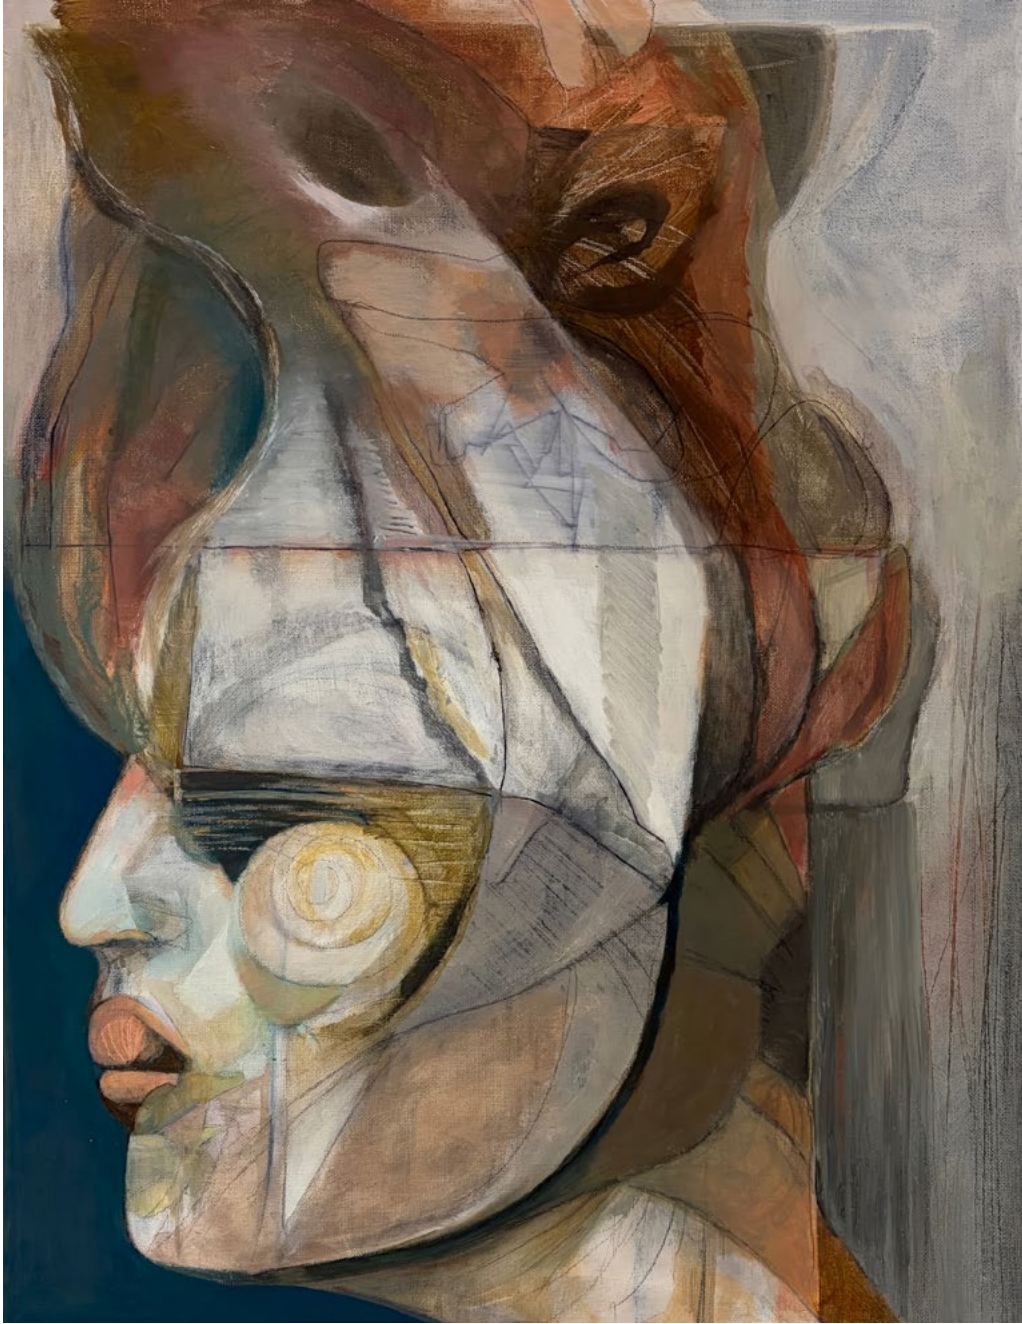

The Island In The Girl (2026)

oil on box canvas

24 x 18 in / 61 x 46 cm

signed

£2,000