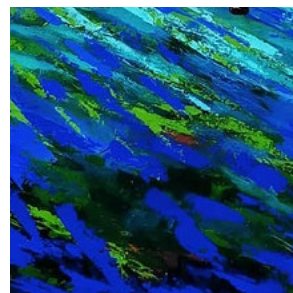

80 x 80 cm / 31 ½ x 31 ½ in

signed

£1,250

*"The true meaning of life is to plant trees,  
under whose shade you do not expect to sit."*

— Nelson Henderson

**Sapphire and Serenity Glade** (2025)  
acrylic on box canvas with painted edges all around  
76 x 76 cm / 30 x 30 in  
signed  
£1,150

**Woodland Conversation** (2025)  
acrylic on box canvas with painted edges all around  
70 x 70 cm / 27 ½ x 27 ½ in  
signed  
£1,075

**Fall of the Forest Light** (2025)  
acrylic on box canvas with painted edges all around  
76 x 76 cm / 30 x 30 in  
signed  
£1,150