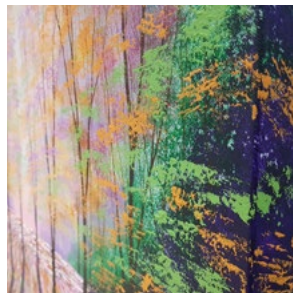

**Woodland Conversation** (2025)  
acrylic on box canvas with painted edges all around  
70 x 70 cm / 27 ½ x 27 ½ in  
signed  
£1,075

**Fall of the Forest Light** (2025)  
acrylic on box canvas with painted edges all around  
76 x 76 cm / 30 x 30 in  
signed  
£1,150

**Summer Dreams** (2025)  
acrylic on box canvas with painted edges all around  
100 x 100 cm / 39 ¼ x 39 ¼ in  
signed  
£1,950

**Spring Lights** (2023)  
acrylic on box canvas with painted edges all around  
90 x 90 cm / 35 ½ x 35 ½ in  
signed  
£1,595