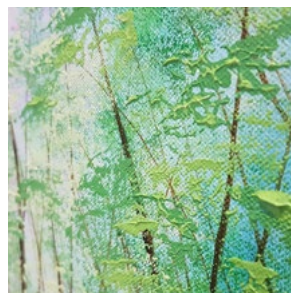

80 x 80 cm / 31 ½ x 31 ½ in

signed

£1,250

*"The true meaning of life is to plant trees,  
under whose shade you do not expect to sit."*

— Nelson Henderson

**Sapphire and Serenity Glade** (2025)  
acrylic on box canvas with painted edges all around  
76 x 76 cm / 30 x 30 in  
signed  
£1,150

**Woodland Conversation** (2025)  
acrylic on box canvas with painted edges all around  
70 x 70 cm / 27 ½ x 27 ½ in  
signed  
£1,075

**Fall of the Forest Light** (2025)  
acrylic on box canvas with painted edges all around  
76 x 76 cm / 30 x 30 in  
signed  
£1,150