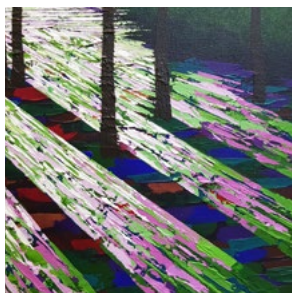

80 x 80 cm / 31 ½ x 31 ½ in

signed

£1,250

*"The true meaning of life is to plant trees,  
under whose shade you do not expect to sit."*

— Nelson Henderson

**Sapphire and Serenity Glade** (2025)  
acrylic on box canvas with painted edges all around  
76 x 76 cm / 30 x 30 in  
signed  
£1,150

**Woodland Conversation** (2025)  
acrylic on box canvas with painted edges all around  
70 x 70 cm / 27 ½ x 27 ½ in  
signed  
£1,075

**Fall of the Forest Light** (2025)  
acrylic on box canvas with painted edges all around  
76 x 76 cm / 30 x 30 in  
signed  
£1,150