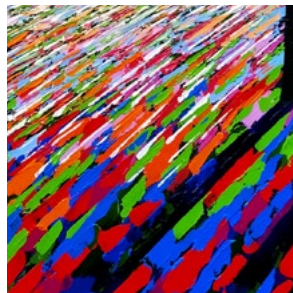

**Summer Golden Fields** (2025)  
acrylic on box canvas with painted edges all around  
70 x 70 cm / 27 ½ x 27 ½ in  
signed  
£1,075

**Poppy Fields and Faraway Sky (2025)**  
acrylic on box canvas with painted edges all around  
70 x 70 cm / 27 ½ x 27 ½ in  
signed  
£1,075