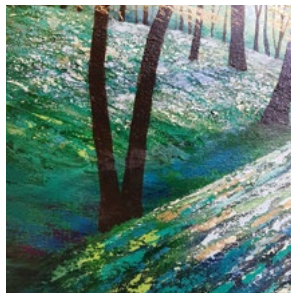

ART ADVISORY

AMANDA HORVATH

*QUIET HEALING PLACES*

*independently  
sourced  
original  
artworks*

AMANDA HORVATH  
*FORESTS & FIELDS*

**By The Golden Wood (2024)**

acrylic on canvas with painted edges all around

80 x 80 cm / 31 ½ x 31 ½ in

signed

£1,250

*"The true meaning of life is to plant trees,  
under whose shade you do not expect to sit."*

— Nelson Henderson

**Sapphire and Serenity Glade** (2025)  
acrylic on box canvas with painted edges all around  
76 x 76 cm / 30 x 30 in  
signed  
£1,150

**Woodland Conversation** (2025)  
acrylic on box canvas with painted edges all around  
70 x 70 cm / 27 ½ x 27 ½ in  
signed  
£1,075

**Fall of the Forest Light** (2025)  
acrylic on box canvas with painted edges all around  
76 x 76 cm / 30 x 30 in  
signed  
£1,150