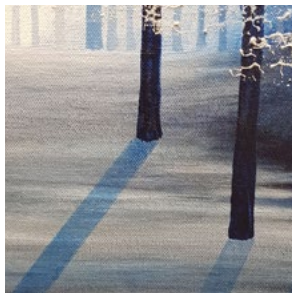

**By The Golden Wood (2025)**  
acrylic on box canvas with painted edges all around  
80 x 80 cm / 31 ½ x 31 ½ in  
signed  
£1,250

**Magenta and Light** (2024)

acrylic on box canvas with painted edges all around

60 x 76 cm / 23 ½ x 30 in

signed

£1,150

**Silver Moon Forest** (2025)  
acrylic on box canvas with painted edges all around  
80 x 80 cm / 31 ½ x 31 ½ in  
signed  
£1,250

**Capturing the Light** (2024)

acrylic on box canvas with painted edges all around