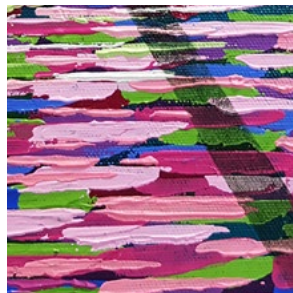

Magenta and Light (2024)

acrylic on box canvas with painted edges all around

60 x 76 cm / 23 ½ x 30 in

signed

£1,150