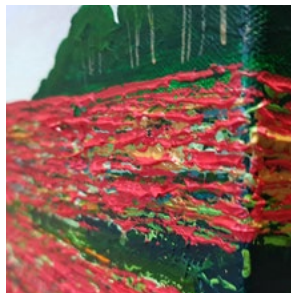

60 x 76 cm / 23 ½ x 30 in

signed

£1,150

**Silver Moon Forest** (2025)  
acrylic on box canvas with painted edges all around  
80 x 80 cm / 31 ½ x 31 ½ in  
signed  
£1,250

**Capturing the Light** (2024)

acrylic on box canvas with painted edges all around

**Summer Golden Fields** (2025)  
acrylic on box canvas with painted edges all around  
70 x 70 cm / 27 ½ x 27 ½ in  
signed  
£1,075

**Poppy Fields and Faraway Sky (2025)**  
acrylic on box canvas with painted edges all around  
70 x 70 cm / 27 ½ x 27 ½ in  
signed  
£1,075