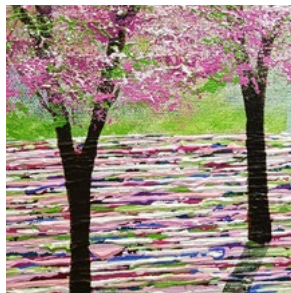

Magenta and Light (2024)

acrylic on box canvas with painted edges all around

60 x 76 cm / 23 ½ x 30 in

signed

£1,150