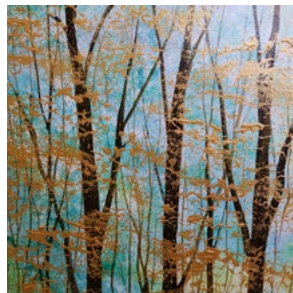

ART ADVISORY

AMANDA HORVATH

*QUIET HEALING PLACES*

*independently  
sourced  
original  
artworks*

AMANDA HORVATH  
*FORESTS & FIELDS*

**By The Golden Wood (2024)**

acrylic on canvas with painted edges all around

80 x 80 cm / 31 ½ x 31 ½ in

signed

£1,250

*"The true meaning of life is to plant trees,  
under whose shade you do not expect to sit."*

— Nelson Henderson

**Sapphire and Serenity Glade** (2025)  
acrylic on box canvas with painted edges all around  
76 x 76 cm / 30 x 30 in  
signed  
£1,150

**Woodland Conversation** (2025)  
acrylic on box canvas with painted edges all around  
70 x 70 cm / 27 ½ x 27 ½ in  
signed  
£1,075

**Fall of the Forest Light** (2025)  
acrylic on box canvas with painted edges all around  
76 x 76 cm / 30 x 30 in  
signed  
£1,150