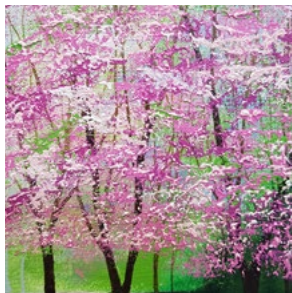

Magenta and Light (2024)

acrylic on box canvas with painted edges all around

60 x 76 cm / 23 ½ x 30 in

signed

£1,150