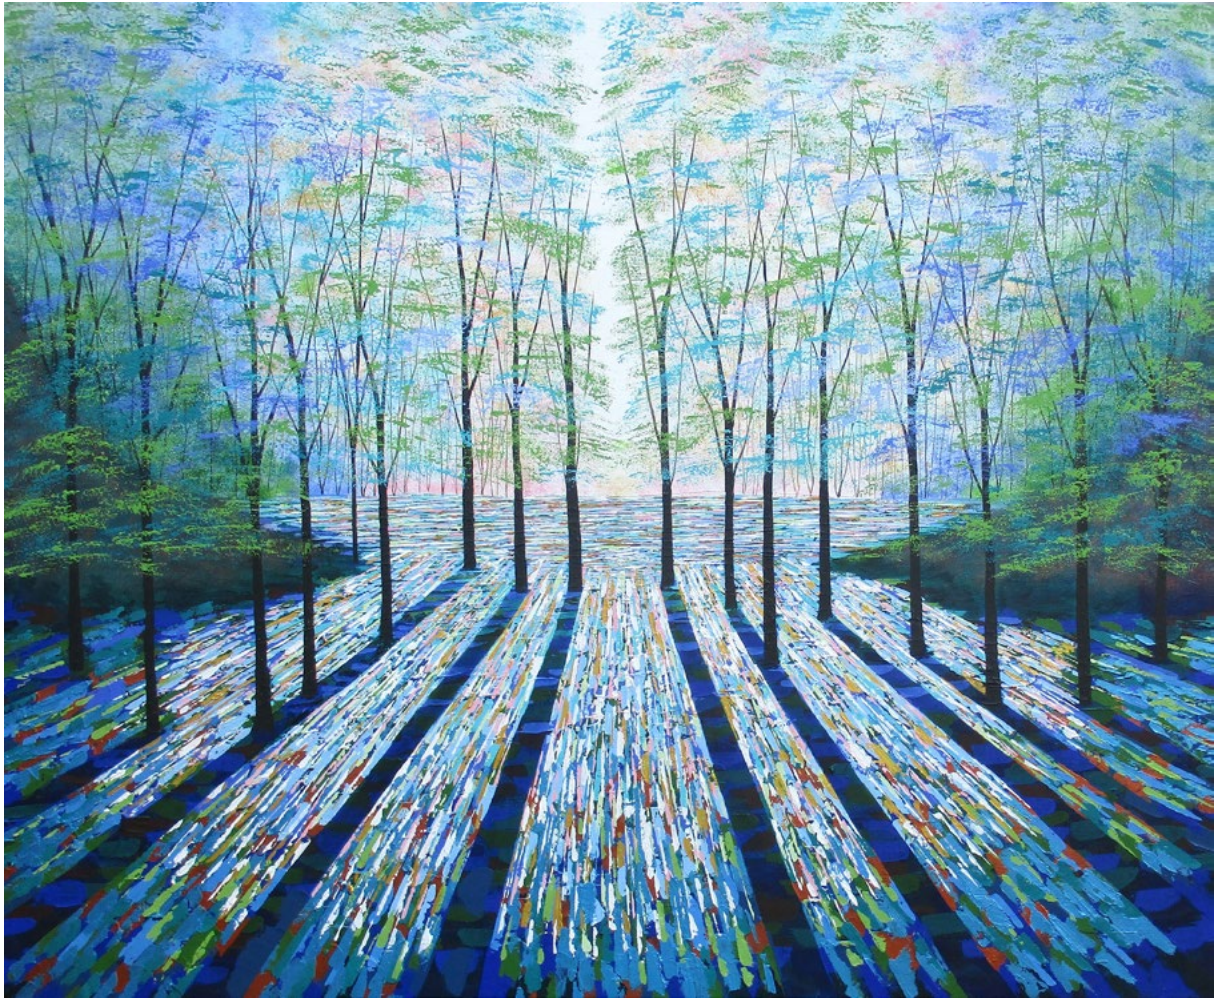

Secret of the Forest (2023)

acrylic on box canvas with painted edges all around

100 x 120 cm / 39 ¼ x 47 ¼ in

signed

£3,400