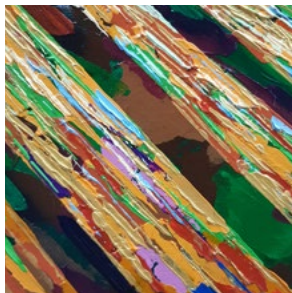

80 x 80 cm / 31 ½ x 31 ½ in

signed

£1,250

*"The true meaning of life is to plant trees,  
under whose shade you do not expect to sit."*

— Nelson Henderson

**Sapphire and Serenity Glade** (2025)  
acrylic on box canvas with painted edges all around  
76 x 76 cm / 30 x 30 in  
signed  
£1,150

**Woodland Conversation** (2025)  
acrylic on box canvas with painted edges all around  
70 x 70 cm / 27 ½ x 27 ½ in  
signed  
£1,075

**Fall of the Forest Light** (2025)  
acrylic on box canvas with painted edges all around  
76 x 76 cm / 30 x 30 in  
signed  
£1,150