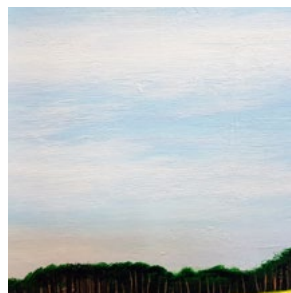

60 x 76 cm / 23 ½ x 30 in

signed

£1,150

**Silver Moon Forest** (2025)  
acrylic on box canvas with painted edges all around  
80 x 80 cm / 31 ½ x 31 ½ in  
signed  
£1,250

**Capturing the Light** (2024)

acrylic on box canvas with painted edges all around

90 x 120 cm / 35 ½ x 47 ¼ in

signed

£3,200

**Secret of the Forest (2023)**

acrylic on box canvas with painted edges all around

100 x 120 cm / 39 ¼ x 47 ¼ in

signed

£3,400

**Summer Golden Fields** (2025)  
acrylic on box canvas with painted edges all around  
70 x 70 cm / 27 ½ x 27 ½ in  
signed  
£1,075

**Poppy Fields and Faraway Sky (2025)**  
acrylic on box canvas with painted edges all around  
70 x 70 cm / 27 ½ x 27 ½ in  
signed  
£1,075