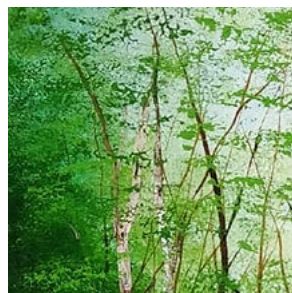

80 x 80 cm / 31 ½ x 31 ½ in

signed

£1,250

*"The true meaning of life is to plant trees,  
under whose shade you do not expect to sit."*

— Nelson Henderson

**Sapphire and Serenity Glade** (2025)  
acrylic on box canvas with painted edges all around  
76 x 76 cm / 30 x 30 in  
signed  
£1,150

**Woodland Conversation** (2025)  
acrylic on box canvas with painted edges all around  
70 x 70 cm / 27 ½ x 27 ½ in  
signed  
£1,075

**Fall of the Forest Light** (2025)  
acrylic on box canvas with painted edges all around  
76 x 76 cm / 30 x 30 in  
signed  
£1,150