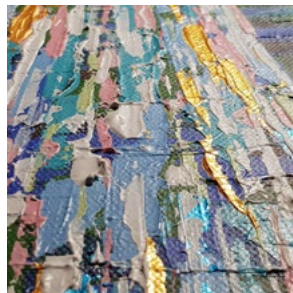

Secret of the Forest (2023)

acrylic on box canvas with painted edges all around

100 x 120 cm / 39 ¼ x 47 ¼ in

signed

£3,400