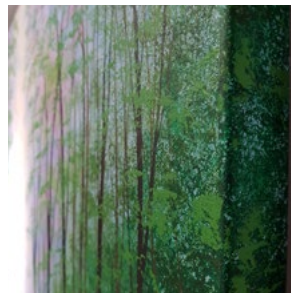

60 x 76 cm / 23 ½ x 30 in

signed

£1,150

**Silver Moon Forest** (2025)  
acrylic on box canvas with painted edges all around  
80 x 80 cm / 31 ½ x 31 ½ in  
signed  
£1,250

**Capturing the Light** (2024)

acrylic on box canvas with painted edges all around

90 x 120 cm / 35 ½ x 47 ¼ in

signed

£3,200

**Secret of the Forest (2023)**

acrylic on box canvas with painted edges all around

100 x 120 cm / 39 ¼ x 47 ¼ in

signed

£3,400

**Summer Golden Fields** (2025)  
acrylic on box canvas with painted edges all around  
70 x 70 cm / 27 ½ x 27 ½ in  
signed  
£1,075

**Poppy Fields and Faraway Sky (2025)**  
acrylic on box canvas with painted edges all around  
70 x 70 cm / 27 ½ x 27 ½ in  
signed  
£1,075