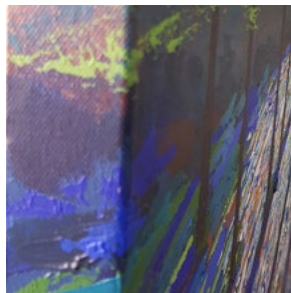

Secret of the Forest (2023)

acrylic on box canvas with painted edges all around

100 x 120 cm / 39 ¼ x 47 ¼ in

signed

£3,400