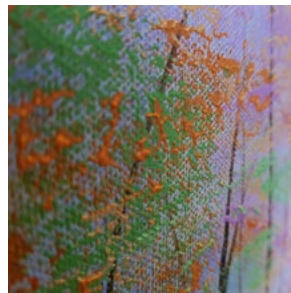

**Woodland Conversation** (2025)  
acrylic on box canvas with painted edges all around  
70 x 70 cm / 27 ½ x 27 ½ in  
signed  
£1,075

**Fall of the Forest Light** (2025)  
acrylic on box canvas with painted edges all around  
76 x 76 cm / 30 x 30 in  
signed  
£1,150

**Summer Dreams** (2025)  
acrylic on box canvas with painted edges all around  
100 x 100 cm / 39 ¼ x 39 ¼ in  
signed  
£1,950

**Spring Lights** (2023)  
acrylic on box canvas with painted edges all around  
90 x 90 cm / 35 ½ x 35 ½ in  
signed  
£1,595