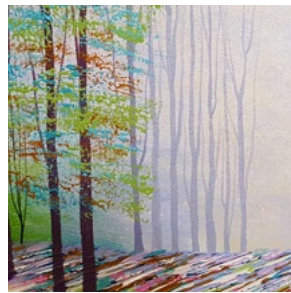

**By The Golden Wood (2025)**  
acrylic on box canvas with painted edges all around  
80 x 80 cm / 31 ½ x 31 ½ in  
signed  
£1,250

**Magenta and Light** (2024)

acrylic on box canvas with painted edges all around

60 x 76 cm / 23 ½ x 30 in

signed

£1,150

**Silver Moon Forest** (2025)  
acrylic on box canvas with painted edges all around  
80 x 80 cm / 31 ½ x 31 ½ in  
signed  
£1,250

**Capturing the Light** (2024)

acrylic on box canvas with painted edges all around