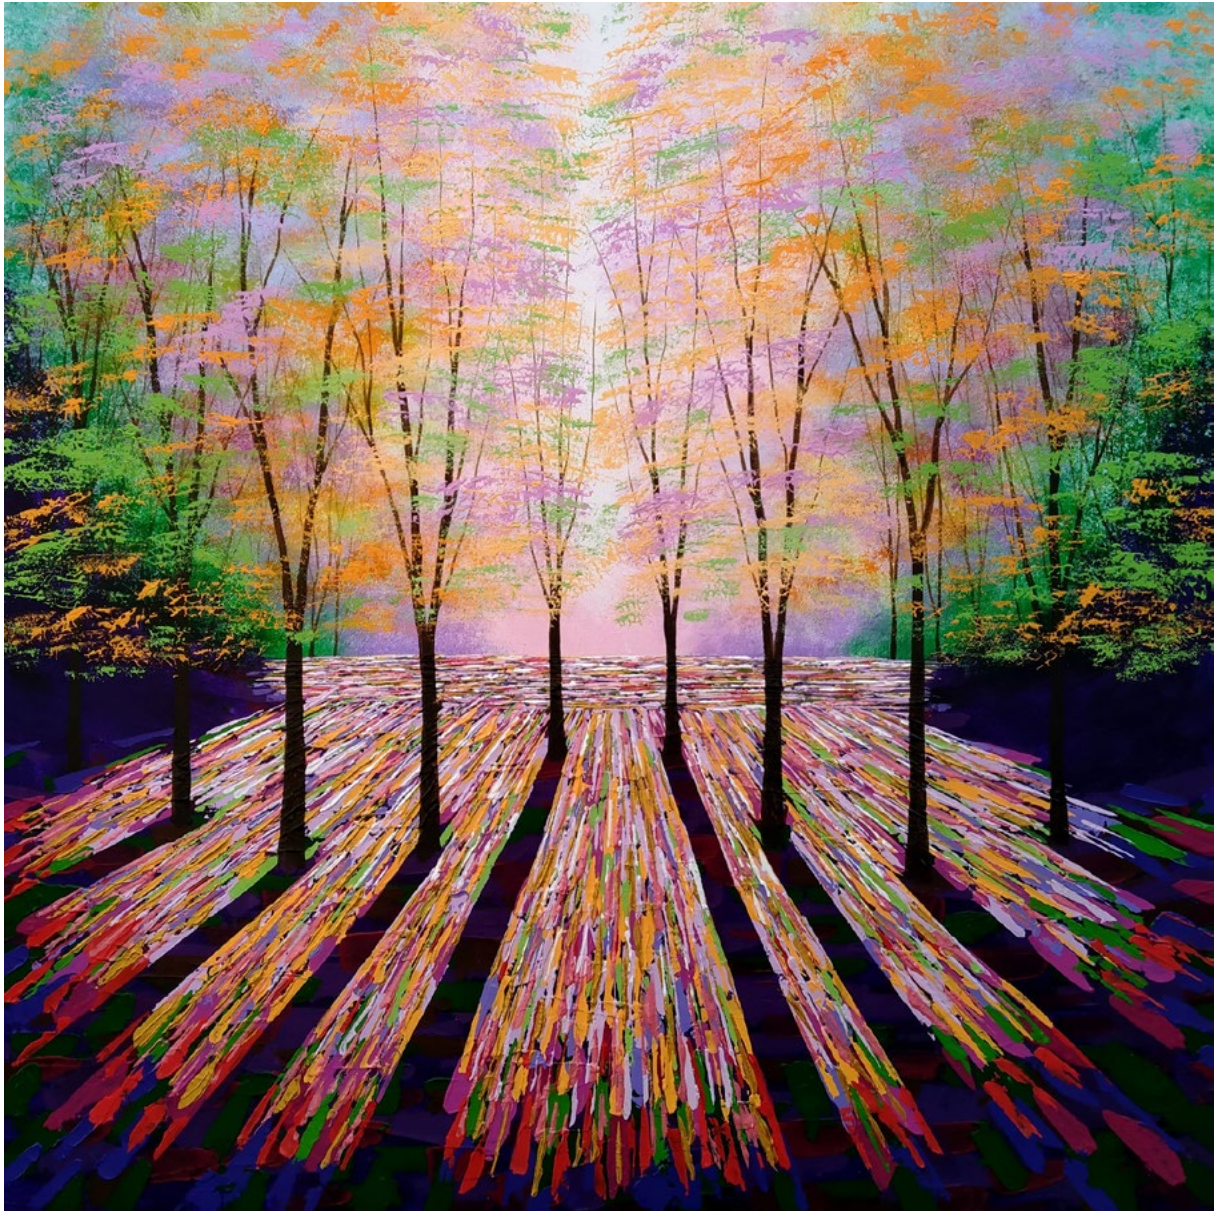

Spring Lights (2023)
acrylic on box canvas with painted edges all around
90 x 90 cm / 35 ½ x 35 ½ in
signed
£1,595