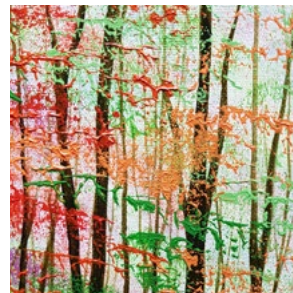

ART ADVISORY

AMANDA HORVATH

*QUIET HEALING PLACES*

*independently  
sourced  
original  
artworks*

AMANDA HORVATH  
*FORESTS & FIELDS*

**By The Golden Wood (2024)**

acrylic on canvas with painted edges all around

80 x 80 cm / 31 ½ x 31 ½ in

signed

£1,250

*"The true meaning of life is to plant trees,  
under whose shade you do not expect to sit."*

— Nelson Henderson

**Sapphire and Serenity Glade** (2025)  
acrylic on box canvas with painted edges all around  
76 x 76 cm / 30 x 30 in  
signed  
£1,150

**Woodland Conversation** (2025)  
acrylic on box canvas with painted edges all around  
70 x 70 cm / 27 ½ x 27 ½ in  
signed  
£1,075

**Fall of the Forest Light** (2025)  
acrylic on box canvas with painted edges all around  
76 x 76 cm / 30 x 30 in  
signed  
£1,150